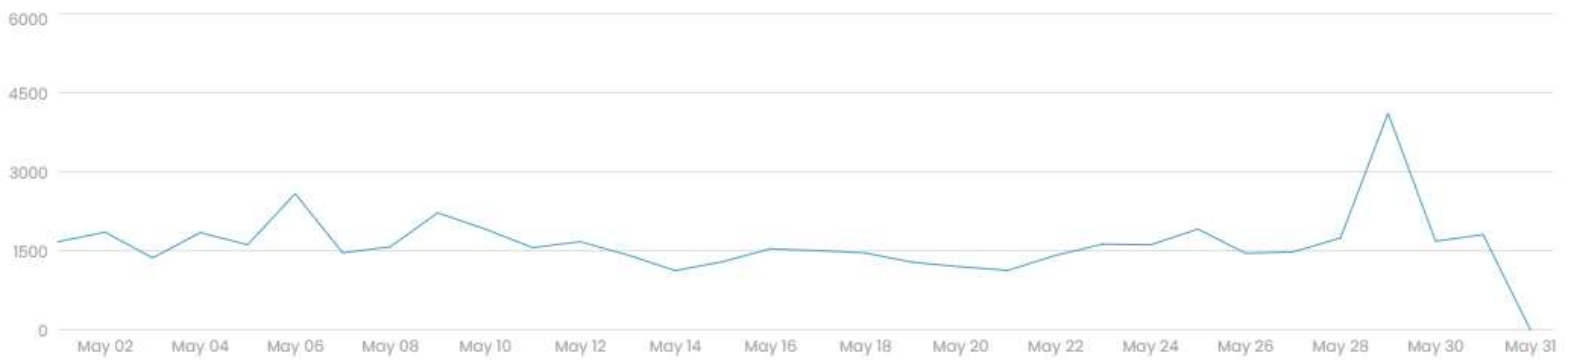

Jun, 2023

Change View

CHART

TABLE

Unique Visitors - 25042

Pageviews - 58042

Select Period

May, 2023

Change View

CHART

TABLE

Unique Visitors - 22087

Pageviews - 52482

Select Period

Apr, 2023

Change View

CHART

TABLE

Unique Visitors - 16816

Pageviews - 39586

Select Period

📅 Mar, 2023

Change View

CHART TABLE