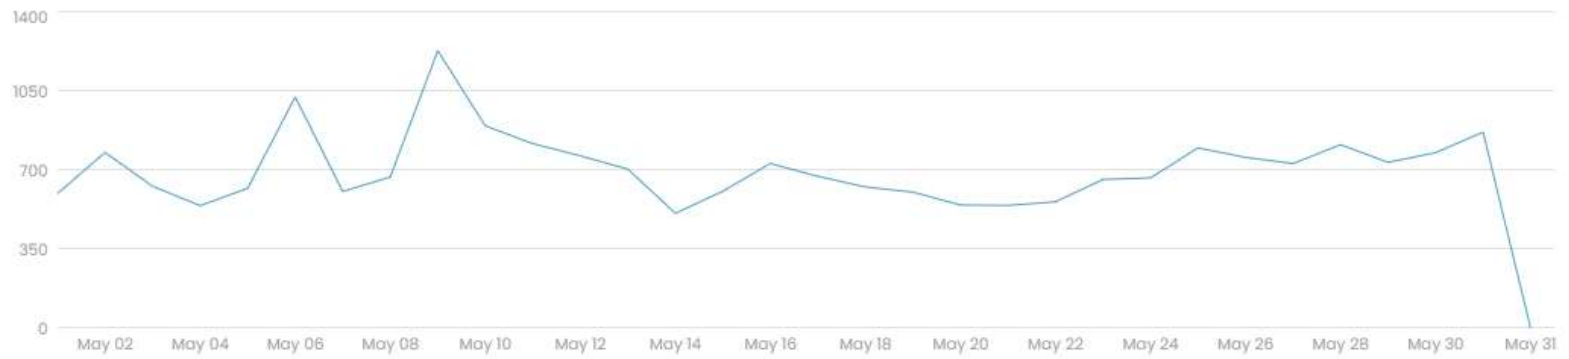

Jun, 2023

Change View

CHART

TABLE

Unique Visitors - 25042

Pageviews - 58042

Select Period

May, 2023

Change View

CHART

TABLE

Unique Visitors - 22087

Pageviews - 52482

Select Period

Apr, 2023

Change View

CHART

TABLE

Unique Visitors - 16816

Pageviews - 39586

Select Period

📅 Mar, 2023

Change View

CHART TABLE