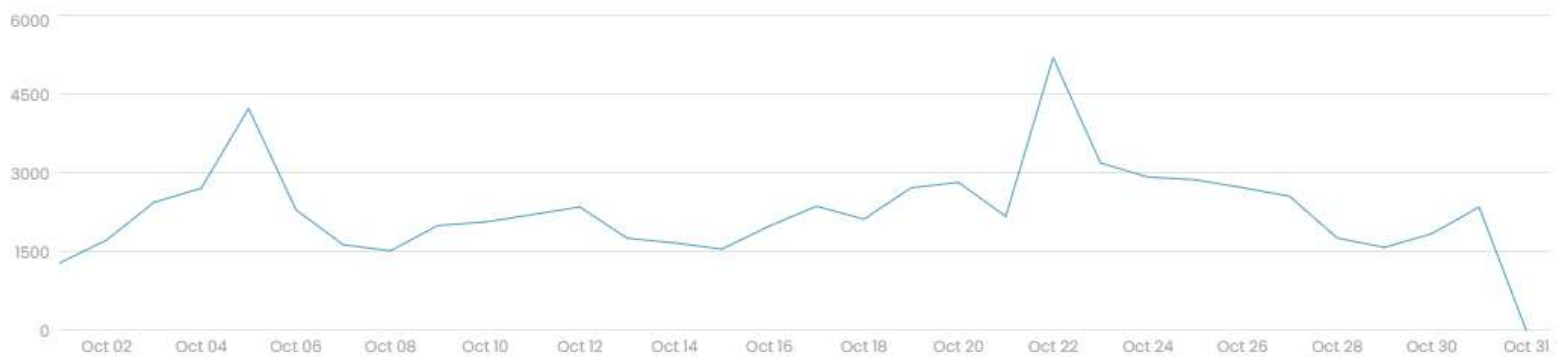

CHART

TABLE

Unique Visitors - 24038

Pageviews - 62959

Select Period

 Oct, 2023

Change View

CHART TABLE

Unique Visitors - 30820

Pageviews - 72847

Select Period

📅 Sep, 2023

Change View

CHART

TABLE

Unique Visitors - 28707

Pageviews - 45842

Select Period

Jan, 2023

Change View

CHART

TABLE

Unique Visitors - 22407

Pageviews - 50252