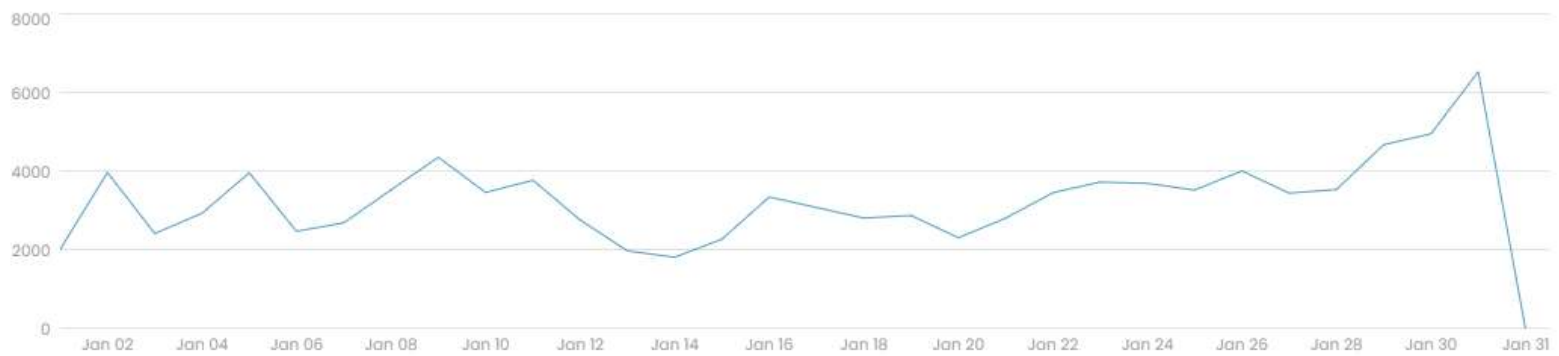

Select Period

Jan, 2024

Change View

CHART

TABLE

Unique Visitors - 49164

Pageviews - 103459

Select Period

 Dec, 2023

Change View

CHART TABLE

Unique Visitors - 32891

Pageviews - 88397

Select Period

Nov, 2023

Change View

Unique Visitors - 19749

Pageviews - 54468

Select Period

Feb, 2023

Change View

CHART

TABLE

Unique Visitors - 16786

Pageviews - 45842

Select Period

Jan, 2023

Change View

CHART

TABLE

Unique Visitors - 22407

Pageviews - 50252