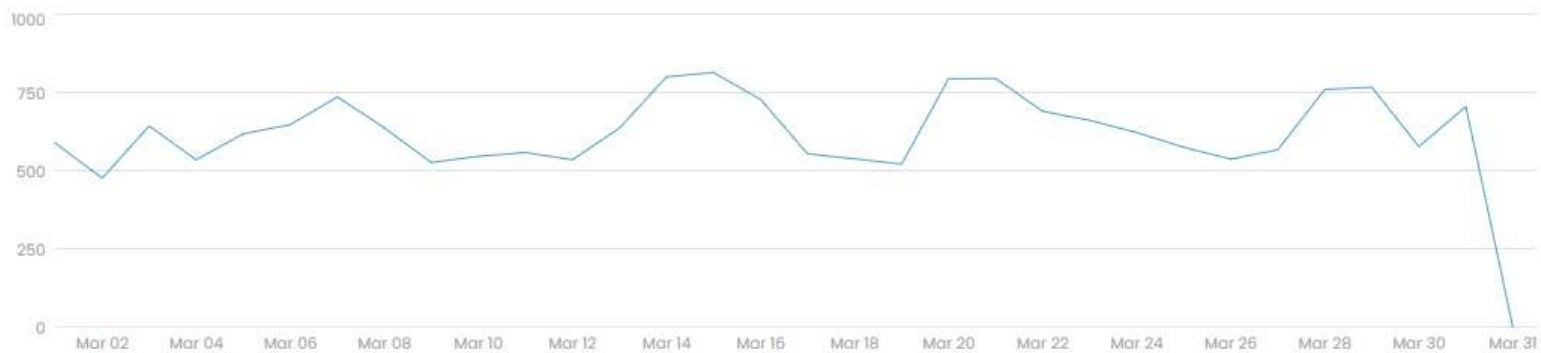

Change View

CHART

TABLE

Unique Visitors - 22087

Pageviews - 52482

Select Period

Apr, 2023

Change View

CHART

TABLE

Unique Visitors - 16816

Pageviews - 39586

Select Period

📅 Mar, 2023

Change View

CHART TABLE

Unique Visitors - 19749

Pageviews - 54468

Select Period

Feb, 2023

Change View

CHART

TABLE

Unique Visitors - 16786