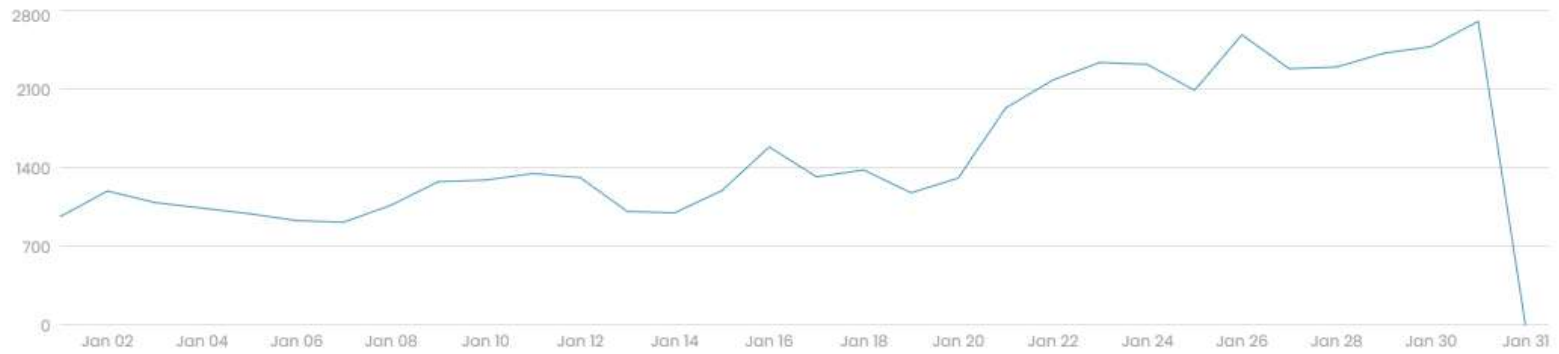

Select Period

Jan, 2024

Change View

CHART

TABLE

Unique Visitors - 49164

Pageviews - 103459

Select Period

 Dec, 2023

Change View

CHART TABLE

Unique Visitors - 32891

Pageviews - 88397

Select Period

Nov, 2023

Change View

Unique Visitors - 19749

Pageviews - 54468

Select Period

Feb, 2023

Change View

CHART

TABLE

Unique Visitors - 16786

Pageviews - 45842

Select Period

Jan, 2023

Change View

CHART

TABLE

Unique Visitors - 22407

Pageviews - 50252