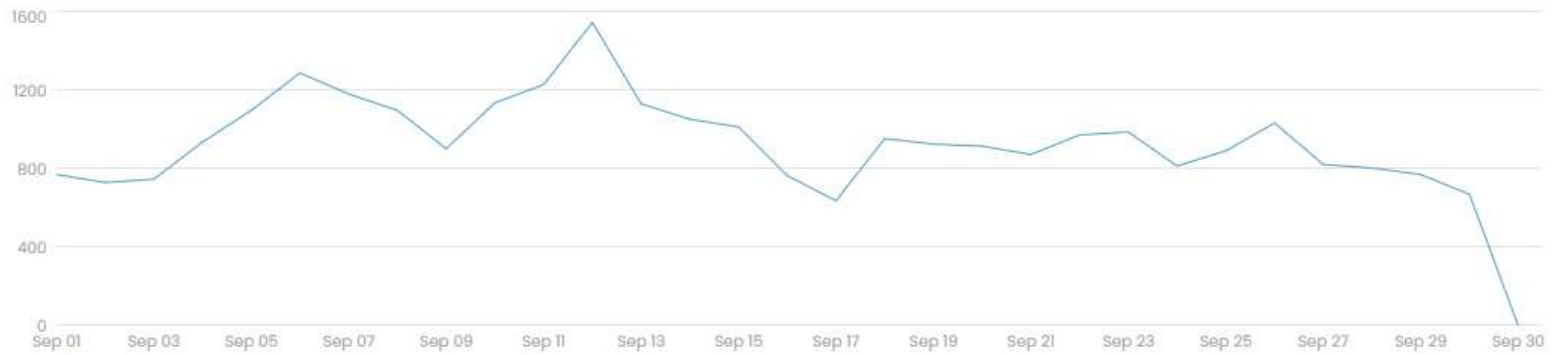

Unique Visitors - 30820

Pageviews - 72847

Select Period

📅 Sep, 2023

Change View

CHART

TABLE

Unique Visitors - 28707

Pageviews - 69183

Select Period

Aug, 2023

Change View

CHART

TABLE

Unique Visitors - 25713

Pageviews - 61122