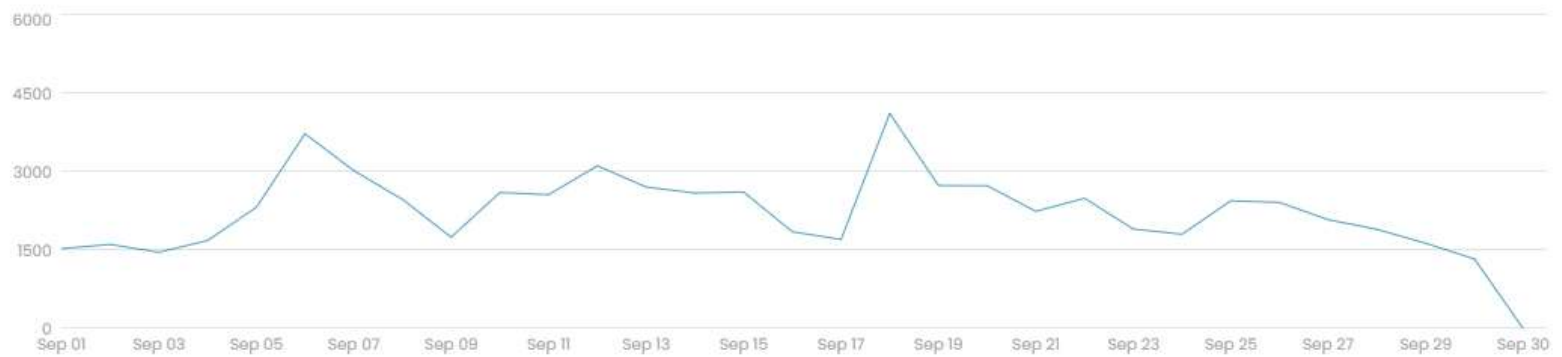

Unique Visitors - 30820

Pageviews - 72847

Select Period

📅 Sep, 2023

Change View

CHART

TABLE

Unique Visitors - 28707

Pageviews - 69183

Select Period

Aug, 2023

Change View

CHART

TABLE

Unique Visitors - 25713

Pageviews - 61122