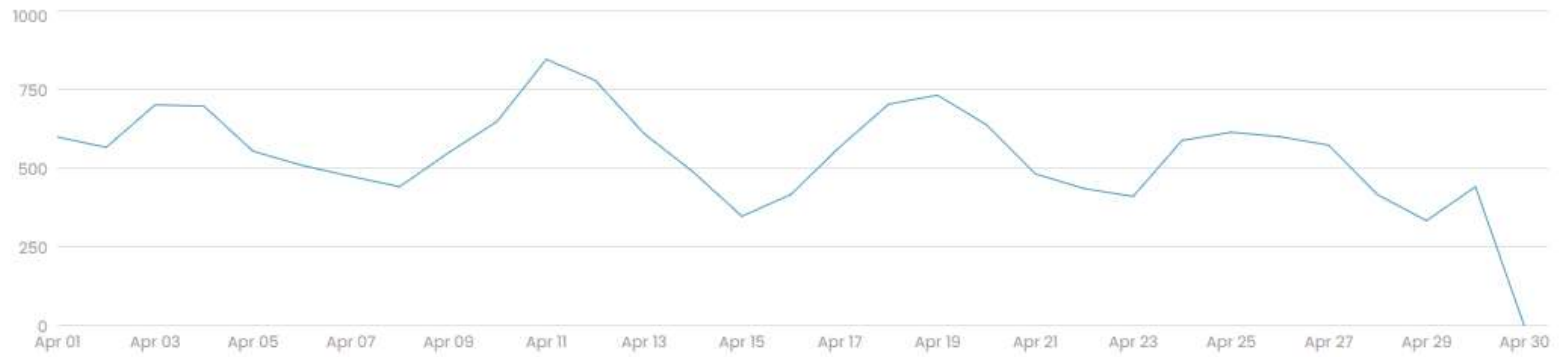

Jun, 2023

Change View

CHART

TABLE

Unique Visitors - 25042

Pageviews - 58042

Select Period

May, 2023

Change View

CHART

TABLE

Unique Visitors - 22087

Pageviews - 52482

Select Period

Apr, 2023

Change View

CHART

TABLE

Unique Visitors - 16816

Pageviews - 39586

Select Period

📅 Mar, 2023

Change View

CHART TABLE