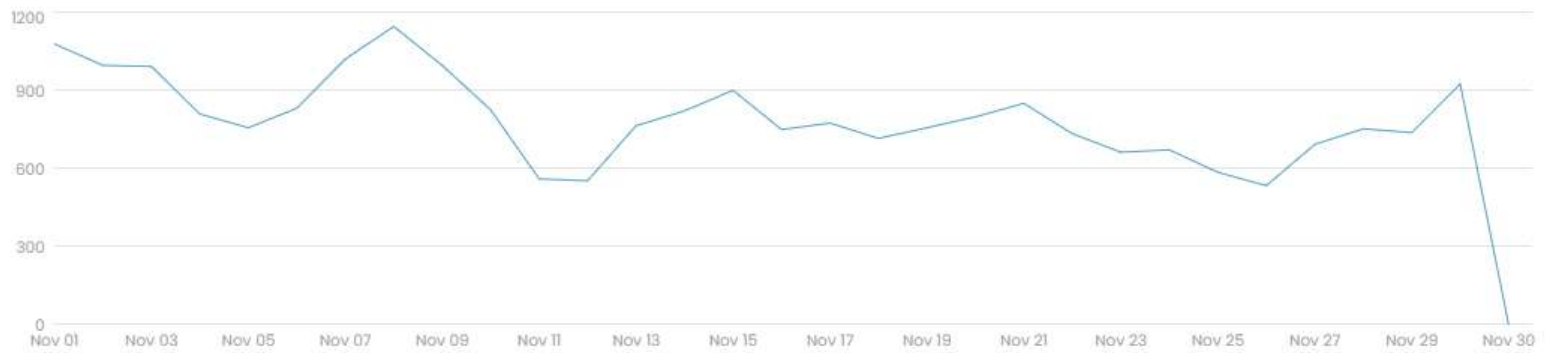

 Dec, 2023

Change View

CHART TABLE

Unique Visitors - 32891

Pageviews - 88397

Select Period

Nov, 2023

Change View

CHART

TABLE

Unique Visitors - 24038

Pageviews - 62959

Select Period

 Oct, 2023

Change View

CHART TABLE

Unique Visitors - 30820

Pageviews - 72847

Select Period

📅 Sep, 2023

Change View

CHART

TABLE

Unique Visitors - 28707

Pageviews - 45842

Select Period

Jan, 2023

Change View

CHART

TABLE

Unique Visitors - 22407

Pageviews - 50252