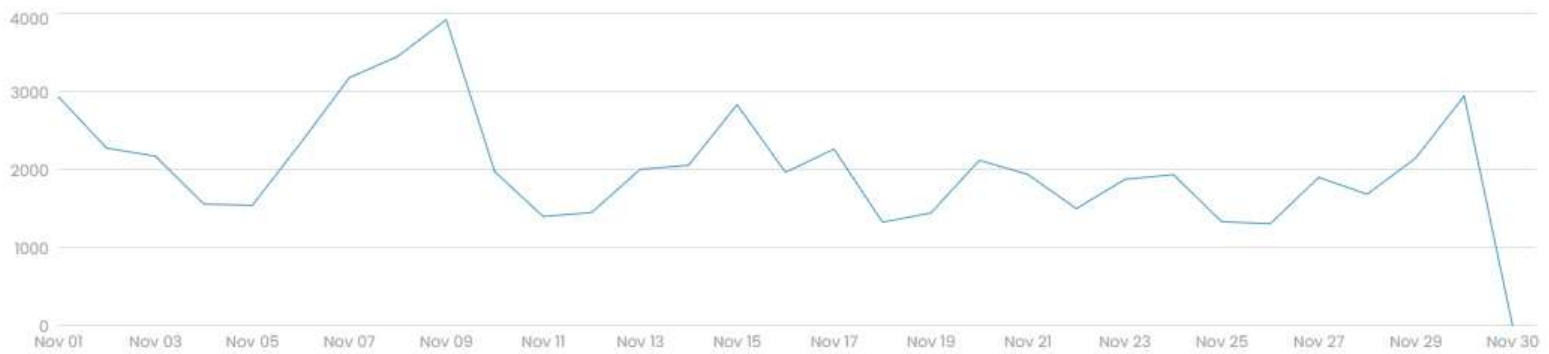

 Dec, 2023

Change View

CHART TABLE

Unique Visitors - 32891

Pageviews - 88397

Select Period

Nov, 2023

Change View

CHART

TABLE

Unique Visitors - 24038

Pageviews - 62959

Select Period

 Oct, 2023

Change View

CHART TABLE

Unique Visitors - 30820

Pageviews - 72847

Select Period

📅 Sep, 2023

Change View

CHART

TABLE

Unique Visitors - 28707

Pageviews - 45842

Select Period

Jan, 2023

Change View

CHART

TABLE

Unique Visitors - 22407

Pageviews - 50252