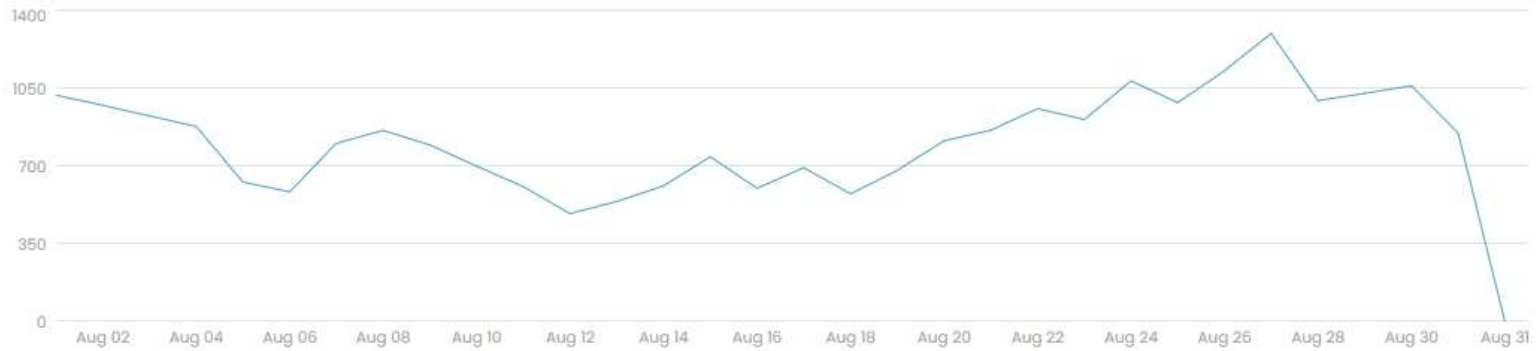

Unique Visitors - 30820

Pageviews - 72847

Select Period

📅 Sep, 2023

Change View

CHART

TABLE

Unique Visitors - 28707

Pageviews - 69183

Select Period

Aug, 2023

Change View

CHART

TABLE

Unique Visitors - 25713

Pageviews - 61122

Select Period

Jul, 2023

Change View

CHART

TABLE

Unique Visitors - 25044

Pageviews - 59451

Select Period