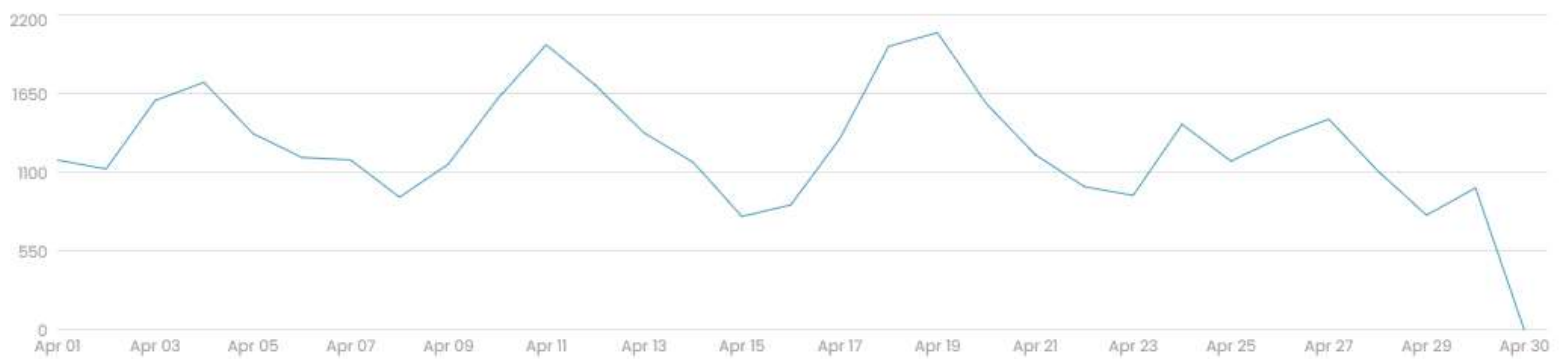

Jun, 2023

Change View

CHART

TABLE

Unique Visitors - 25042

Pageviews - 58042

Select Period

May, 2023

Change View

CHART

TABLE

Unique Visitors - 22087

Pageviews - 52482

Select Period

Apr, 2023

Change View

CHART

TABLE

Unique Visitors - 16816

Pageviews - 39586

Select Period

📅 Mar, 2023

Change View

CHART TABLE