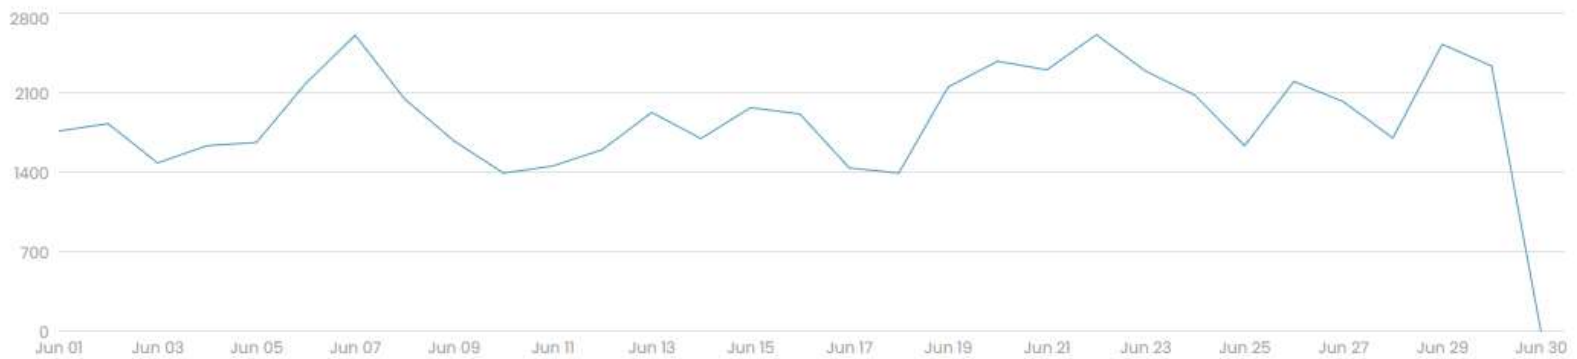

Select Period

Jul, 2023

Change View

CHART

TABLE

Unique Visitors - 25044

Pageviews - 59451

Select Period

Jun, 2023

Change View

CHART

TABLE

Unique Visitors - 25042

Pageviews - 58042

Select Period

May, 2023

Change View

CHART

TABLE

Unique Visitors - 22087

Pageviews - 52482

Select Period

Apr, 2023

Change View

CHART

TABLE

Unique Visitors - 16816

Pageviews - 39586

Select Period

📅 Mar, 2023

Change View

CHART TABLE